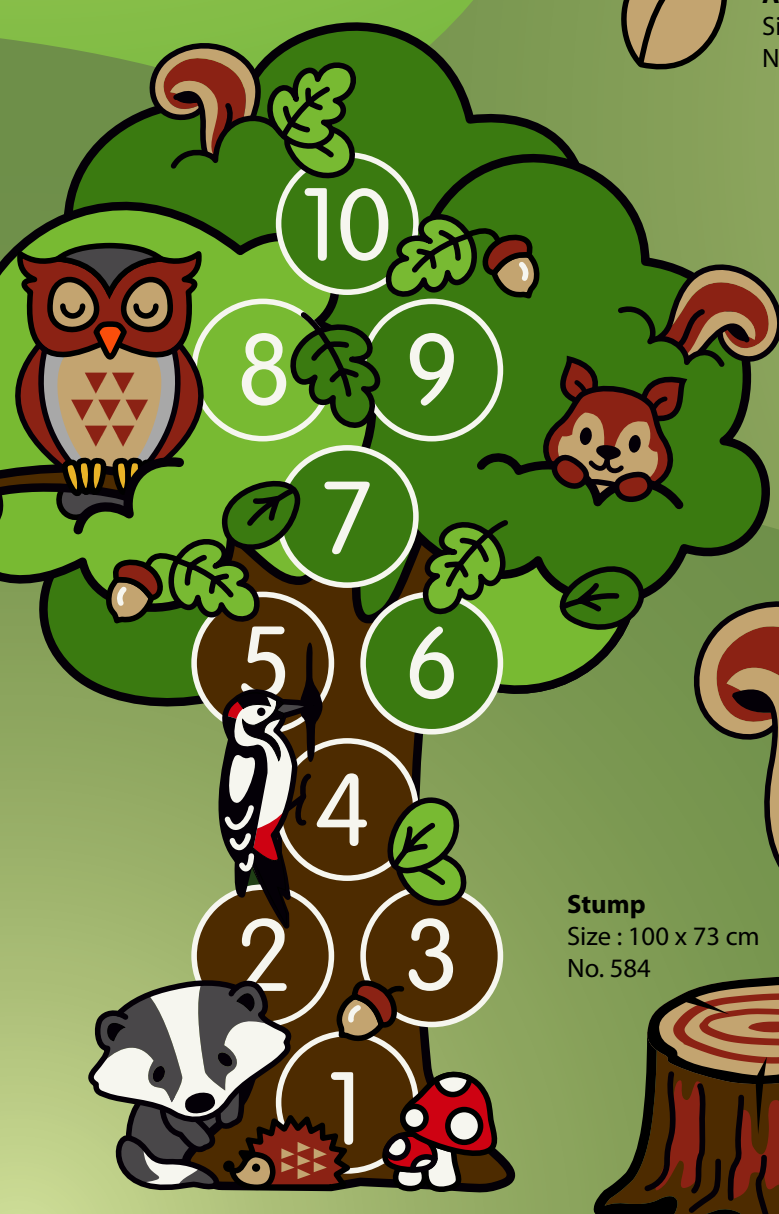

Hopscotch Snake with background
Size : 100 x 400 cm
No. 308

Stepping Stones Wood - set 6 pieces
Size : 1x Ø 56 cm, 2x Ø 41 cm, 3x Ø 30 cm
No. 394

Crocodile Large
Size : 175 x 150 cm
No. 469

Fun & Play - Forest

Flower Red
Size : Ø 85 cm
No. 335-R

Flower Yellow
Size : Ø 85 cm
No. 335-Y

Flower White
Size : Ø 85 cm
No. 335-W

Hedgehog - set 4 pieces
Size : 1x Ø 50 cm, 3x Ø 35 cm
No. 445

Trunk
Size : 80 x 35 cm
No. 585

Bear Sitting
Size : 83 x 125 cm
No. 523

Autumn Leaves - set 5 pieces
Size : approx. 45 x 45 cm p.p.
No. 583

Hopscotch Tree
Size : 230 x 310 cm
No. 586

Badger
Size : 100 x 105 cm
No. 582

Squirrel
Size : 90 x 90 cm
No. 581

Stump
Size : 100 x 73 cm
No. 584

Mushroom - set 4 pieces
Size : 1x Ø 50 cm, 3x Ø 35 cm
No. 446

Honeypot Closed

Size : Ø 100 cm
No. 520

Honeypot Open

Size : Ø 100 cm
No. 521

Bear Paws - set 4 pieces

Size : Ø 40 cm p.p.
No. 517