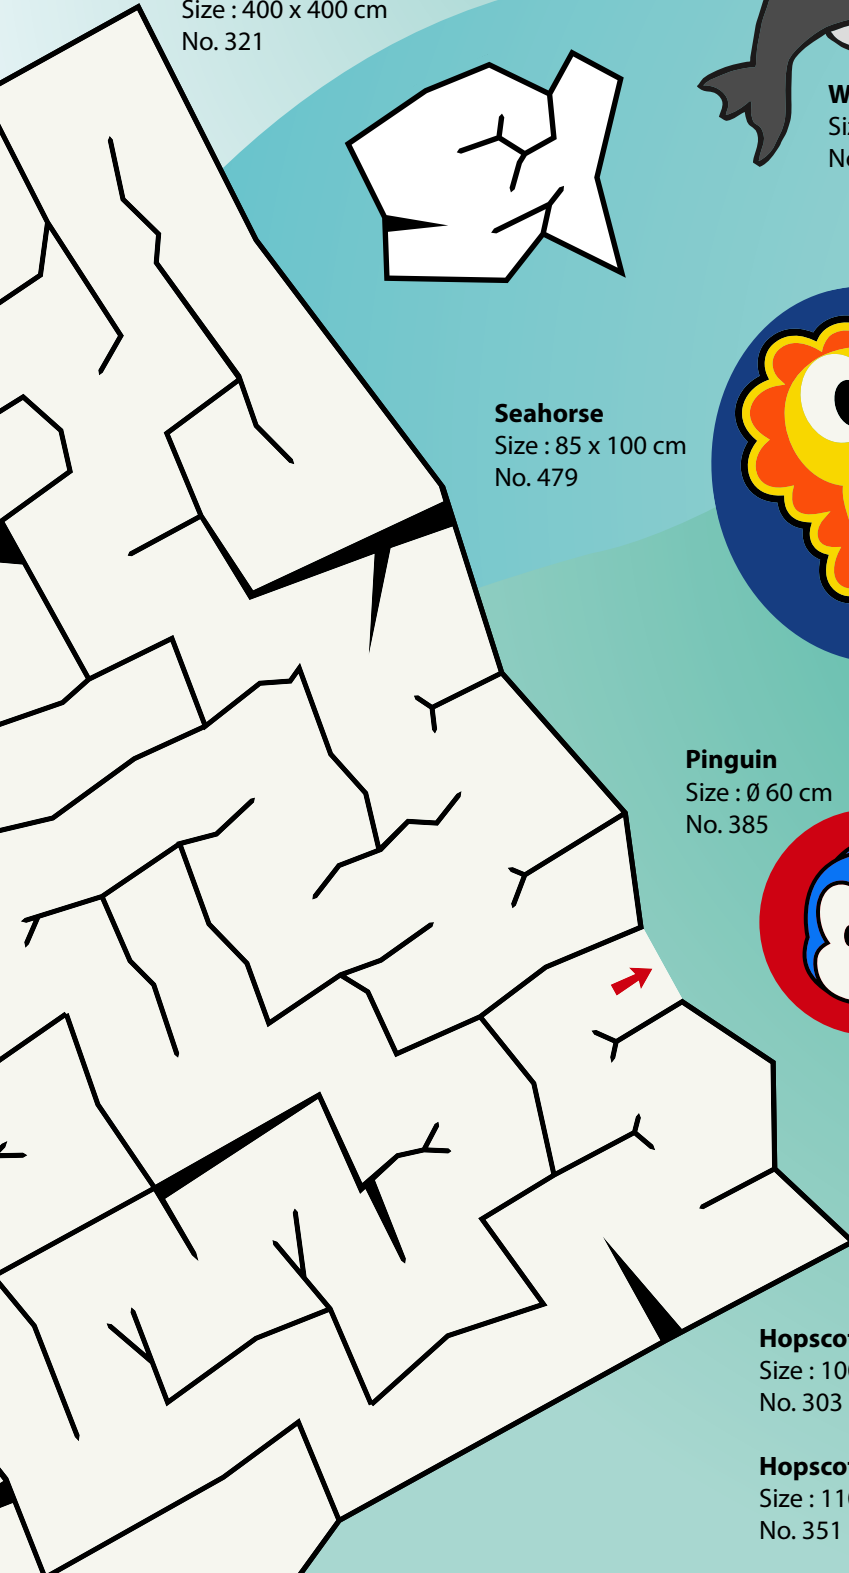

Crab Land
Size : Ø 75 cm
No. 492

Shell Smile
Size : 50 x 55 cm
No. 480

Camp Fire
Size : 65 x 85 cm
No. 476

Hopscotch Treasure Map
Size : 115 x 280 cm
No. 489

Crab Water
Size : Ø 75 cm
No. 493

Stepping Stones Bomb - set 10 pieces
Size : 1x 106 x 120 cm,
9x Ø 60 cm
No. 490

Shark Fin
Size : 115 x 65 cm
No. 484

Fun & Play - Sea

Maze Floes
Size : 400 x 400 cm
No. 321

Whale
Size : 148 x 80 cm
No. 332

Dolphin S
Size : 68 x 78 cm
No. 331

Seahorse
Size : 85 x 100 cm
No. 479

Dolphin L
Size : 100 x 115 cm
No. 356

Penguin
Size : Ø 60 cm
No. 385

Hopscotch Water S
Size : 100 x 200 cm
No. 303

Hopscotch Water L
Size : 110 x 270 cm
No. 351

Floes - set 9 pieces
Size : approx. 60 x 70 cm p.p.
No. 333

Hopscotch Sealife
Size : 156 x 250 cm
No. 477